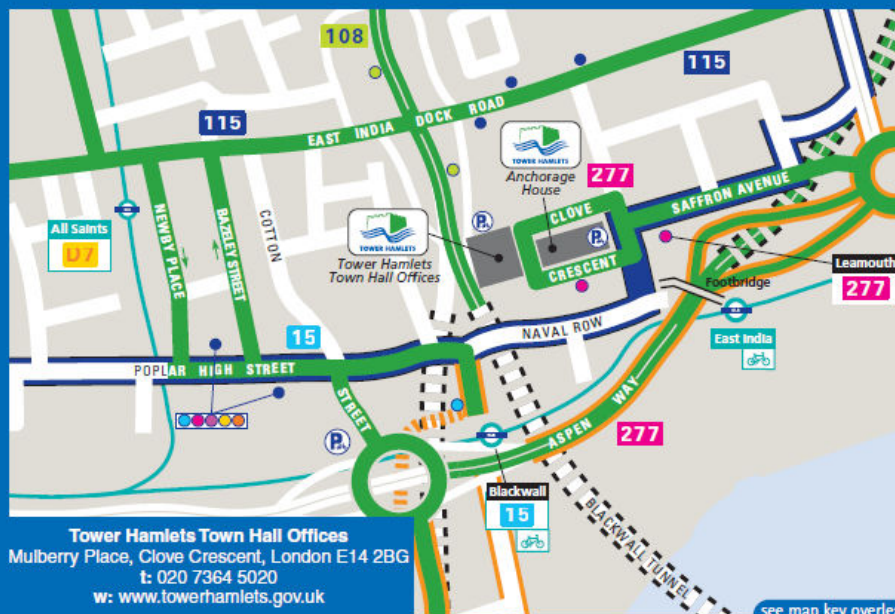

Tower Hamlets Town Hall Offices
Mulberry Place, Clove Crescent, London E14 2BG
t: 020 7364 5020
w: www.towerhamlets.gov.uk

see map key overleaf

By Bike

The site is well served by cycle routes, including Cycle Superhighway route 3 opening in 2010.

Cycle parking facilities for visitors are provided at ground level – see map (left).

Extensive cycling facilities are also available for staff who wish to cycle to work; email cycling@towerhamlets.gov.uk for details.

Further information on planning your journey by bike can be found at www.tfl.gov.uk/cyclejourneyplanner or visit www.towerhamlets.gov.uk/cycling for more information.

Map >>>

Design, digital cartography and print by Pindar 03.10
www.pindar.com