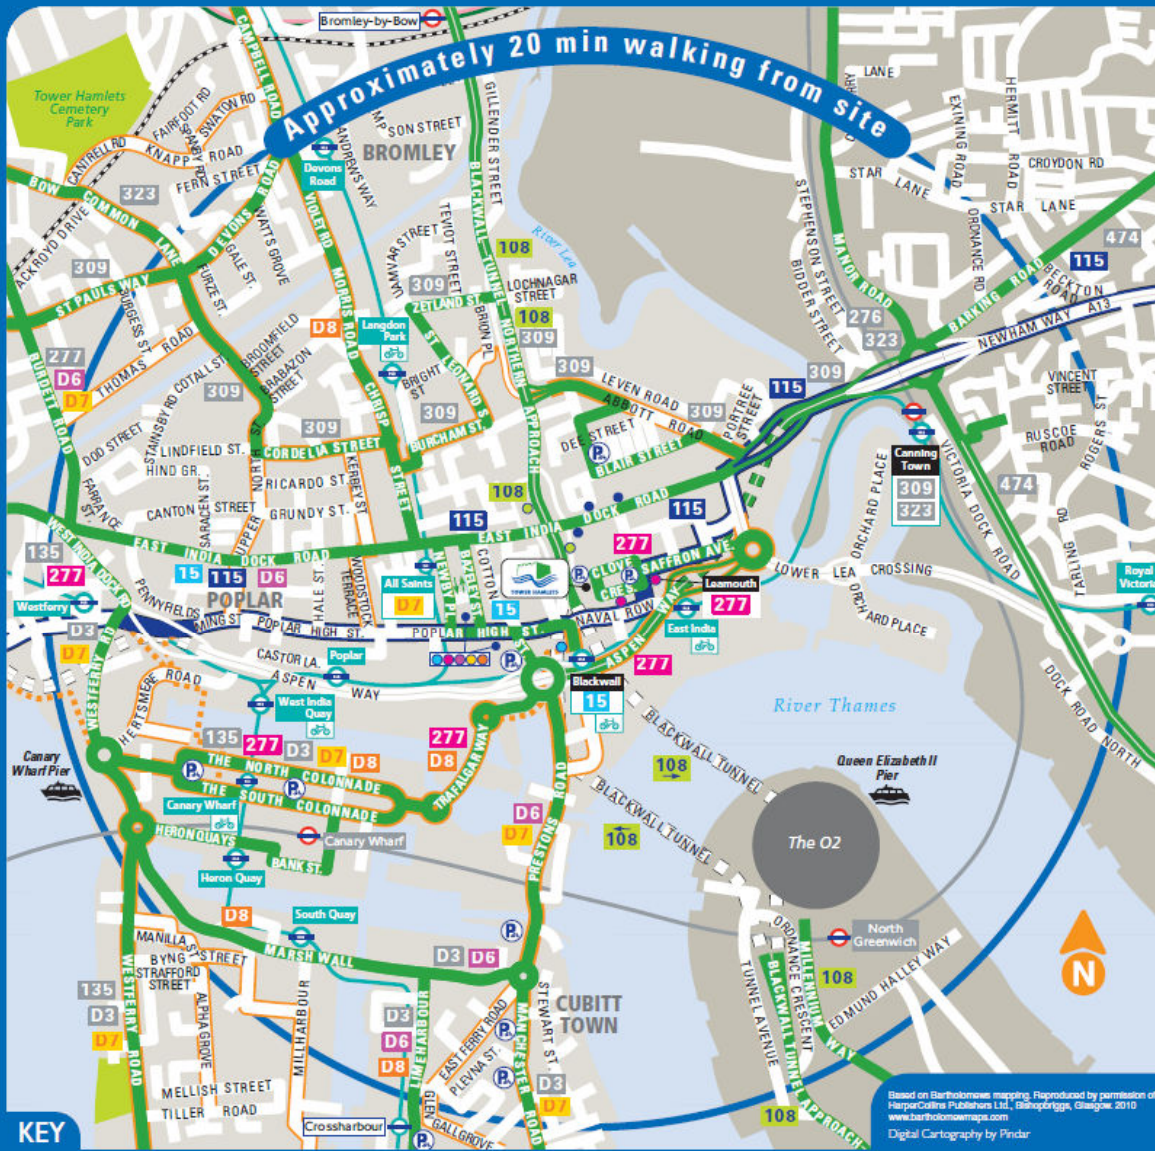

KEY

- 277 Convenient Bus Routes
- 309 Other Bus Services
- Cycle Super Highway
- On Road Cycle Route
- Off Road Cycle Route
- Cycle Parking
- Closest Bus Stops (colour coded by service)
- Route Terminus
- DLR Station
- Underground Station
- East India
- Canary Wharf
- L2
- L3
- L4
- L5
- L6
- L7
- L8
- L9
- L10
- L11
- L12
- L13
- L14
- L15
- L16
- L17
- L18
- L19
- L20
- L21
- L22
- L23
- L24
- L25
- L26
- L27
- L28
- L29
- L30
- L31
- L32
- L33
- L34
- L35
- L36
- L37
- L38
- L39
- L40
- L41
- L42
- L43
- L44
- L45
- L46
- L47
- L48
- L49
- L50

Bus Frequencies

- **15 Blackwall - Paddington Basin** Daily ↻

  Blackwall DLR - All Saints DLR - Limehouse DLR ↻ - Aldgate DLR - Fleet Street - Charing Cross DLR ↻ - Oxford Circus DLR - Paddington DLR ↻ - Paddington Basin

  Monday - Friday daytime 6-10 minutes, Saturday daytime 6-10 minutes, Evenings and Sundays 6-10 minutes

  Operated by East London
- **108 Lewisham - Stratford** 24 Hour ↻

  Lewisham DLR ↻ - North Greenwich DLR - Blackwall Tunnel - Bromley-by-Bow DLR - Stratford DLR ↻

  Monday - Friday daytime 8-10 minutes, Saturday daytime 10-14 minutes, Evenings and Sundays 20 minutes.

  Operated by London General
- **115 East Ham - Aldgate** Daily ↻

  East Ham - Upton Park - Plaistow - Canning Town DLR - All Saints DLR - Limehouse DLR ↻ - Aldgate DLR

  Monday - Friday daytime 5-9 minutes, Saturday daytime 8-12 minutes, Evenings and Sundays 10-12 minutes.

  Operated by East London
- **277 Leamouth - Highbury** 24 Hour ↻

  Leamouth - Canary Wharf DLR - Westferry DLR - Mile End DLR - Hackney Central DLR - Highbury & Islington DLR ↻

  Monday - Friday daytime 5-8 minutes, Saturday daytime 6-10 minutes, Evenings and Sundays 9-12 minutes.

  Operated by East London
- **D6 Hackney - Crossharbour** Daily ↻

  Hackney Central DLR - Cambridge Heath DLR - Bethnal Green DLR - Mile End DLR - All Saints DLR - Crossharbour DLR - Crossharbour ASDA

  Monday - Friday daytime 6-10 minutes, Saturday daytime 7-11 minutes, Evenings and Sundays 15 minutes.

  Operated by First
- **D7 All Saints - Mile End** Daily ↻

  All Saints DLR - Island Gardens DLR - Canary Wharf DLR - Westferry DLR - Mile End DLR

  Monday - Friday daytime 8-12 minutes, Saturday daytime 7-10 minutes, Evenings and Sundays 15 minutes.

  Operated by First
- **D8 Crossharbour - Stratford** Daily ↻

  Crossharbour - Canary Wharf DLR - All Saints DLR - Bow Church DLR - Stratford DLR ↻

  Monday - Friday daytime 9-13 minutes, Saturday daytime 11-12 minutes, Evenings and Sundays 20 minutes.

  Operated by First

For further information call 020 7222 1234 or visit www.tfl.gov.uk